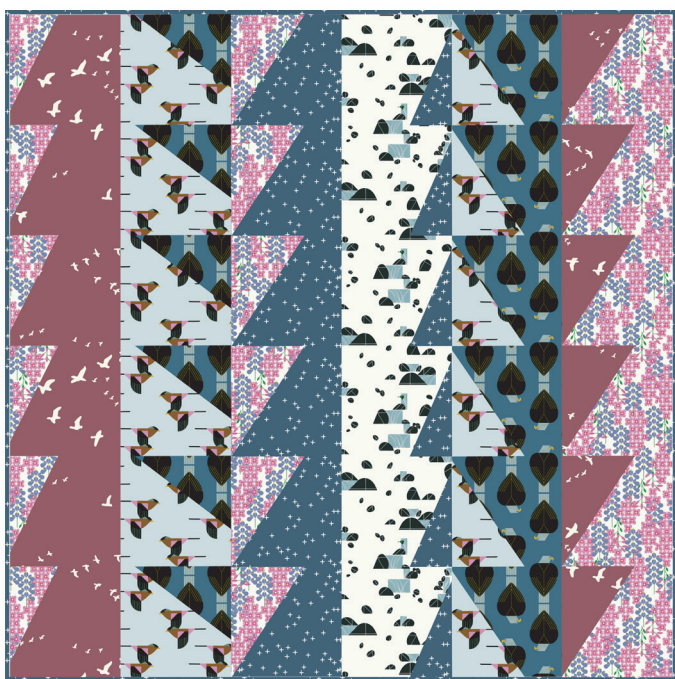

**POPLIN** 100% premium organic cotton • 44/45" • 115 gsm • 12 skus

**CH-259**  
Black Bears

**CH-260**  
Western Weasels

**CH-261**  
Hellebores and Marmot

**CH-262**  
Lillies and Ruffed Grouse

**CH-263**  
Hellebores Orange

**CH-264**  
Mountain Cottontails

**CH-265**  
Alpine Falls

**CH-267**  
Rosy Finch Flight

**CH-266**  
Lupine and Phlox

**CH-269**  
Bald Eagles Blue

**CH-268**  
Alpine Snow Drift

**CH-258**  
Alpine Northwest Main Poster Panel

**36" PANEL**  
digital print

Bayside Quilt by Suzy  
Quilts, paired with  
Solid Oat, Flight Deco  
Rose, Flight Butter-  
scotch and Wink Dark  
Denim, from Birch  
Basics.

**CHARLEY  
HARPER®**  
ALPINE  
NORTHWEST